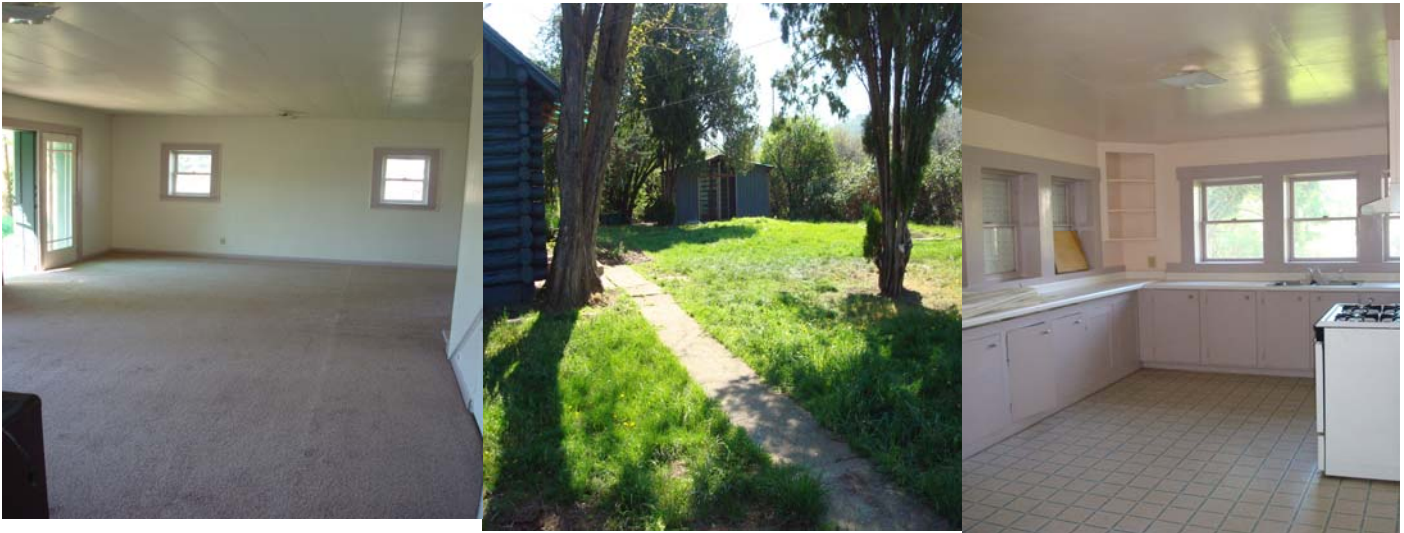

FOR RENT

1840 S. Stage Road

Medford, OR 97501

*\$775 month/\$775 deposit

*4bd/ 2baths

*New Carpet & Paint

*appr. 2000 sq ft

*appliances/ washer & dryer hookups

Nice County Spacious House

*Big Yard & more!

For more information or a tour please call:

(541)772-4198